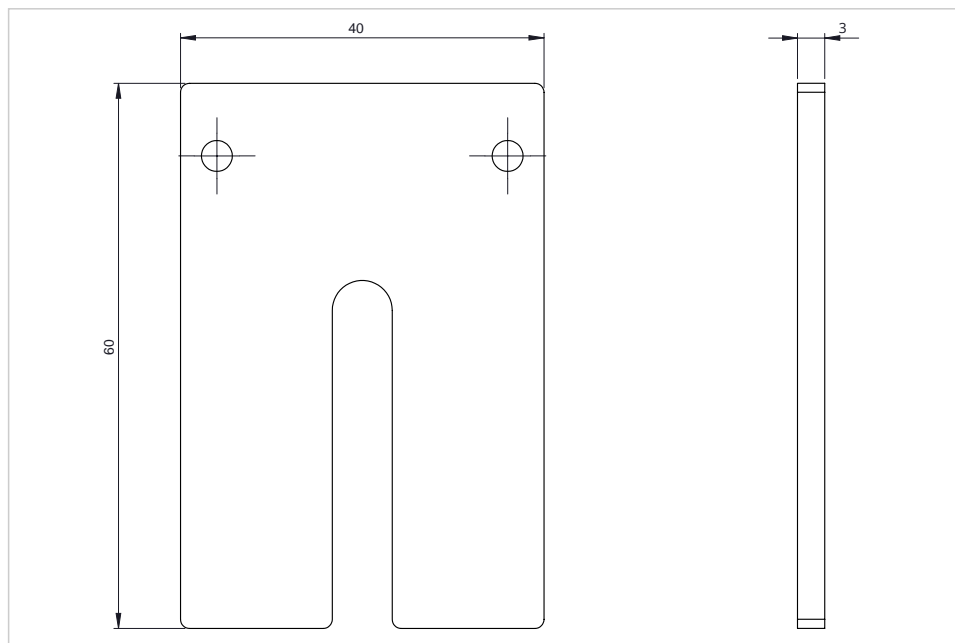

## EasyFix camera mount for touch monitors

- Screws to fit on screens are included
- Slim design that is barely visible after installation of a camera

- Fits on screens with EasyFix insertions
- Easy installation
- Designed for standard 1/4 inch camera screw
- Black powdercoated steel

## Specifications

Total dimensions	40 x 3 x 60 mm
Package contents	Mounting material

## Logistics

GTIN	8713797106108
Article number	7-812111
Customs tariff number	940310980000
Quantity	1 piece(s)
Packing dimensions	600 x 50 x 800 mm
Weight (gross/net)	70 g / 50 g